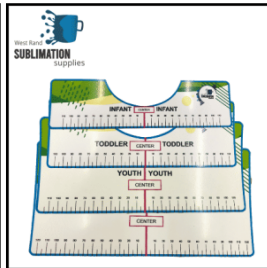

R100
T-Shirt Alignment Ruler (4 Pack)
[READ MORE...](#)
SKU: 007
[(Return To Table Of Content)](#)