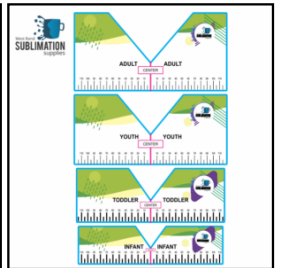

R100
T-Shirt V-Neck Alignment Ruler (4 Pack)
[READ MORE...](#)
SKU: 010
[(Return To Table Of Content)](#)